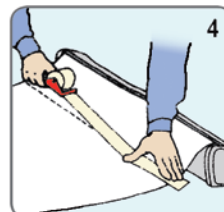

🇩🇰 Enkelt-sided roll-up udført i sølv-eloxeret aluminium. Kraftig konstruktion i stilrent design. Topprofil med klemmleiste og kraftig tape på bundrulle gør, at det er let at montere banneret. Inkl. kraftig sort luksus taske. Ved udskiftning af budskab, skal ny tape monteres på bundrulle. Leveres uden banner.

1  
Open the snap clip, insert the top of the graphic into the gap, make the graphic flat.

2  
Close the snap clip.

3  
Take the protective film of the adhesive tape. Place the graphic evenly on the leading paper. Use the line as a guideline.

4  
Put adhesive tape on the back of the graphic and on the leading paper, in order to secure the graphic to the leading paper.

5  
Hold the graphic and the roll-up body with one hand tight. Take out the pin at the side while you still hold the graphic, to avoid that graphic suddenly roll into the body too fast.